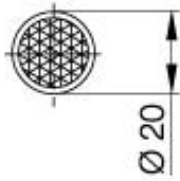

### Mechanical Data

Measurements WxHxD or Dia x D	Ø20.5
Material	PMMA
Mounting	adhesive

PX0790

Datasheet number::

Definitions see general catalog.  
If not otherwise noted, ratings according to  
IEC 60947-5-2 (DIN EN60947-5-2)